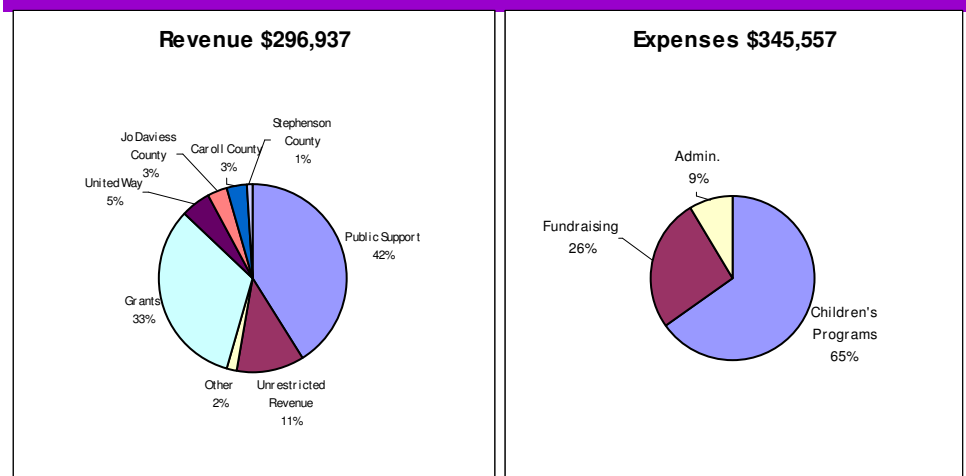

Who We Help . . .

coordinated approach, the Center ensures that disclosing abuse is the beginning of healing and relief for a child rather than additional suffering. In FY 2007, Tyler's Justice Center provided 169 child forensic interviews and assisted 507 siblings, witnesses and family members of child victims for a total of 676 unduplicated individuals. The children seen at the Center vary in age, gender and ethnicity. But they and their non-offending family members, all benefit from the caring and dedicated professionals from law enforcement, child protective services (DCFS), prosecution, mental health, the medical community and our staff, who make up the Tyler's Justice Center for Children multidisciplinary team.

Statement of Activities...